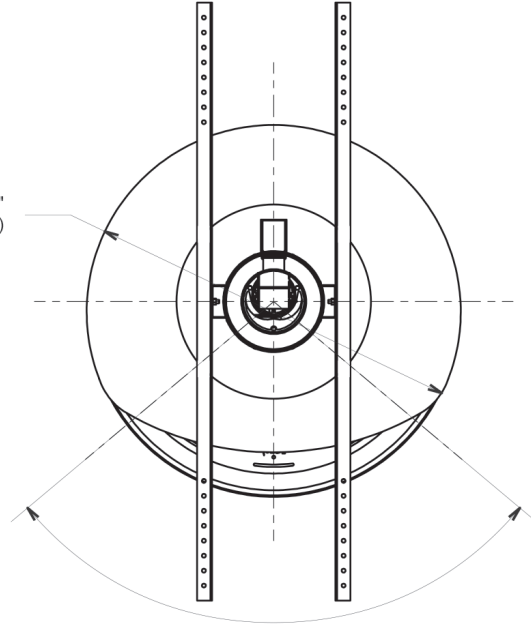

PRODUCT OPTIONS & ACCESSORIES

FIREPLACE MODEL

PRODUCT	ITEM CODE
GYROFOCUS GAS - Black Finish	FCS-WD-GYRO-GAS
GYROFOCUS GAS - White Finish	FCS-WD-GYRO-WHITE-GAS

ADJUSTABLE SUSPENSION PLATE

PRODUCT	ITEM CODE
For 8" Flue Pipe and Ceiling Pitch is 0° to 45°	Black - FCS-SUSPLT-04-IND-BLK White - FCS-SUSPLT-04-IND-WHT

FIXED SUSPENSION PLATE

PRODUCT	ITEM CODE
For a Fireplace that Uses: - 10" or 12" Pipe OR - 8" Pipe and Ceiling Pitch of > 45°	FCS-SUSPLT-01-SQ

FINISHING PLATE / COVER DISK

PRODUCT	ITEM CODE
For Flat Ceiling	FCS-NSUSCD-F
For Pitched Ceiling	FCS-NSUSCD-P

ADDITIONAL FLUE PIPE

PRODUCT	ITEM CODE
Round Flue 8" OD 2' Length	FCS-FLUE-RND-8OD-2
Round Flue 8" OD 4' Length	FCS-FLUE-RND-8OD-4
Round Flue 8" OD 6' Length	FCS-FLUE-RND-8OD-6

OPTIONAL ACCESSORIES

PRODUCT	ITEM CODE
WALL BRACKET	FCS-WALL-BRKT
ROTATION RESTRICTOR	FCS-LTD-ROT
BLACK SPRAY PAINT	FCS-PT-FBP-02
WHITE SPRAY PAINT	FCS-PT-WHTP

CUT SHEET

Ø 49 1/4"
(Ø 1,250 mm)

100°